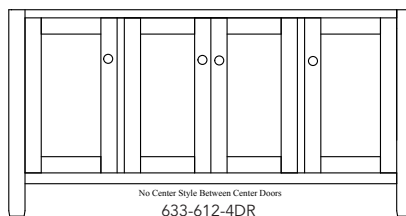

MEDIA CONSOLES

633-511-4DR	46" Console	16" D x 46" W x 30" H
633-611-4DR	46" Console	20" D x 46" W x 30" H
633-512-4DR	56" Console	16" D x 56" W x 30" H
633-612-4DR	56" Console	20" D x 56" W x 30" H
633-513-4DR	65" Console	16" D x 65" W x 30" H
633-613-4DR	65" Console	20" D x 65" W x 30" H