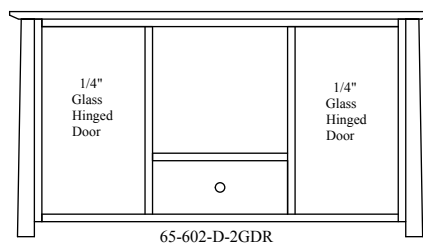

65-602-D-2GDR

Pictured in Rustic Cherry, Chocolate Spice

STANDARD HARDWARE

MEDIA CONSOLES

65-501-D-2GDR	46" Console	16" D x 46" W x 30" H
65-601-D-2GDR	46" Console	20" D x 46" W x 30" H
65-502-D-2GDR	56" Console	16" D x 56" W x 30" H
65-602-D-2GDR	56" Console	20" D x 56" W x 30" H
65-503-D-2GDR	65" Console	16" D x 65" W x 30" H
65-603-D-2GDR	65" Console	20" D x 65" W x 30" H