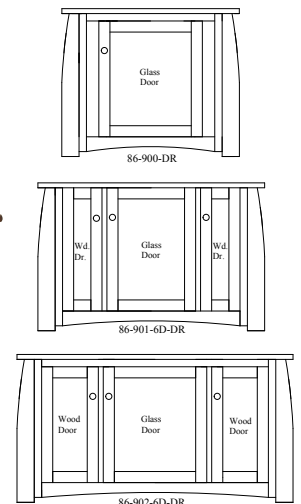

GARNET HILL CORNER

48-900-DR-4S	36" Corner	20"D x 36"W x 30" H
48-901-6D-DR	46" Corner	20"D x 46"W x 30" H
48-902-6D-DR	56" Corner	20"D x 56"W x 30" H

SONOMA CORNER

86-900-DR	36" Corner	20"D x 36"W x 30" H
86-901-6D-DR	46" Corner	20"D x 46"W x 30" H
86-902-6D-DR	56" Corner	20"D x 56"W x 30" H