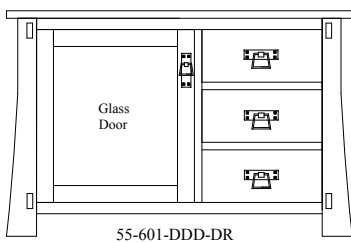

Pictured in Brown Maple, Asbury

STANDARD HARDWARE

MEDIA CONSOLES

55-501-DDD-DR	46" Console	16"D x 46"W x 30" H
55-601-DDD-DR	46" Console	20"D x 46"W x 30" H
55-502-DDD-2DR	56" Console	16"D x 56"W x 30" H
55-602-DDD-2DR	56" Console	20"D x 56"W x 30" H
55-503-DDD-2DR	65" Console	16"D x 65"W x 30" H
55-603-DDD-2DR	65" Console	20"D x 65"W x 30" H