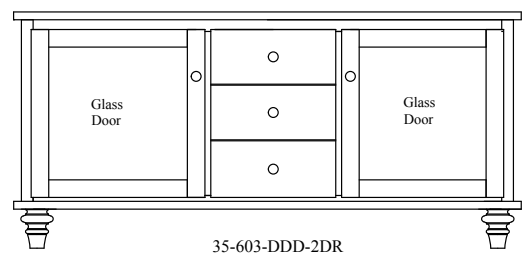

35-602-DDD-2DR

Pictured in Cherry, Tawny

STANDARD HARDWARE

MEDIA CONSOLES

35-501-DDD-DR	46" Console	16"D x 46"W x 30" H
35-601-DDD-DR	46" Console	20"D x 46"W x 30" H
35-502-DDD-2DR	56" Console	16"D x 56"W x 30" H
35-602-DDD-2DR	56" Console	20"D x 56"W x 30" H
35-503-DDD-2DR	65" Console	16"D x 65"W x 30" H
35-603-DDD-2DR	65" Console	20"D x 65"W x 30" H