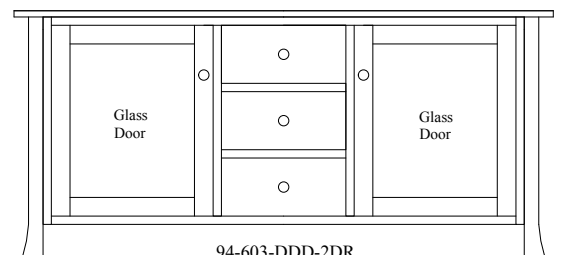

94-603-DDD-2DR