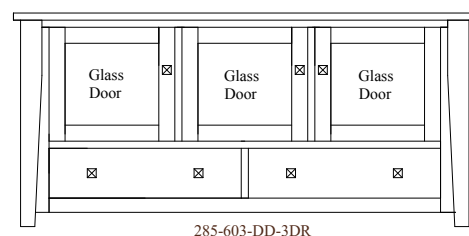

285-601-D-2DR

Pictured in Oak, Seely

STANDARD HARDWARE

MEDIA CONSOLES

285-501-D-2DR	46" Console	16" D x 46" W x 30" H
285-601-D-2DR	46" Console	20" D x 46" W x 30" H
285-502-DD-2DR	56" Console	16" D x 56" W x 30" H
285-602-DD-2DR	56" Console	20" D x 56" W x 30" H
285-503-DD-3DR	65" Console	16" D x 65" W x 30" H
285-603-DD-3DR	65" Console	20" D x 65" W x 30" H