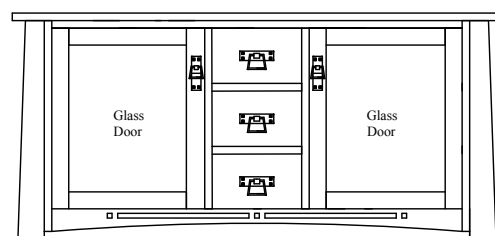

54-603-DDD-2DR