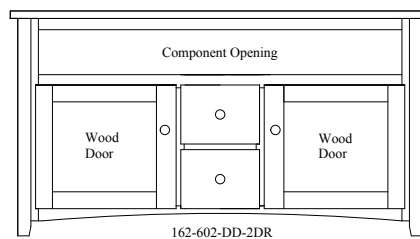

MEDIA CONSOLES

162-501-DD-DR	46" Console	16"D x 46"W x 30" H
162-601-DD-DR	46" Console	20"D x 46"W x 30" H
162-502-DD-2DR	56" Console	16"D x 56"W x 30" H
162-602-DD-2DR	56" Console	20"D x 56"W x 30" H
162-503-DD-2DR	65" Console	16"D x 65"W x 30" H
162-603-DD-2DR	65" Console	20"D x 65"W x 30" H