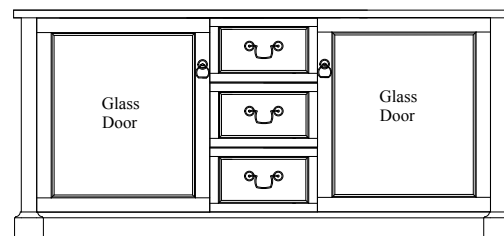

41-603-DDD-2DR