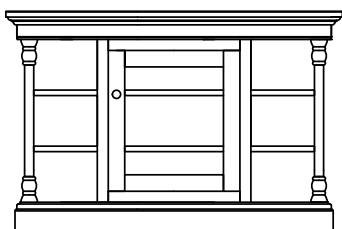

94-601-DDD-DR

94-602-DDD-2DR

94-603-DDD-2DR

95-602-DR

Pictured in
Brown Maple, Cocoa

MEDIA CONSOLES

95-501-DR	46" Console	16" D x 46" W x 30" H
95-601-DR	46" Console	20" D x 46" W x 30" H
95-502-DR	56" Console	16" D x 56" W x 30" H
95-602-DR	56" Console	20" D x 56" W x 30" H
95-503-DR	65" Console	16" D x 65" W x 30" H
95-603-DR	65" Console	20" D x 65" W x 30" H