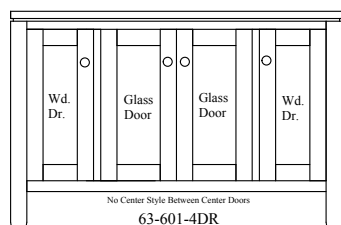

MEDIA CONSOLES

63-501-4DR	46" Console	16"D x 46"W x 30" H
63-601-4DR	46" Console	20"D x 46"W x 30" H
63-502-4DR	56" Console	16"D x 56"W x 30" H
63-602-4DR	56" Console	20"D x 56"W x 30" H
63-503-4DR	65" Console	16"D x 65"W x 30" H
63-603-4DR	65" Console	20"D x 65"W x 30" H