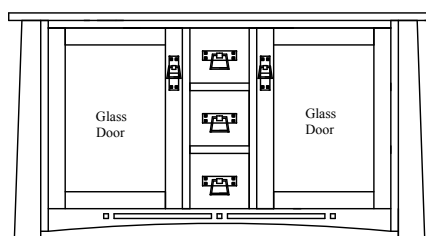

54-602-DDD-2DR