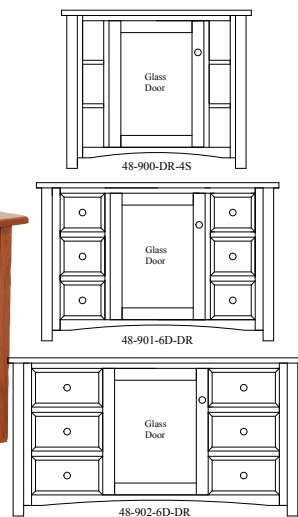

86-901-6D-DR