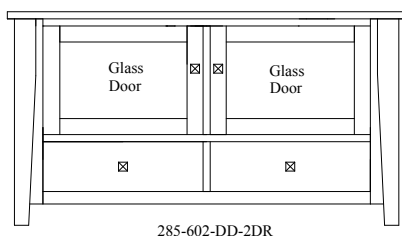

285-601-D-2DR

Pictured in Oak, Seely

STANDARD HARDWARE

MEDIA CONSOLES

285-501-D-2DR	46" Console	16" D x 46" W x 30" H
285-601-D-2DR	46" Console	20" D x 46" W x 30" H
285-502-DD-2DR	56" Console	16" D x 56" W x 30" H
285-602-DD-2DR	56" Console	20" D x 56" W x 30" H
285-503-DD-3DR	65" Console	16" D x 65" W x 30" H
285-603-DD-3DR	65" Console	20" D x 65" W x 30" H