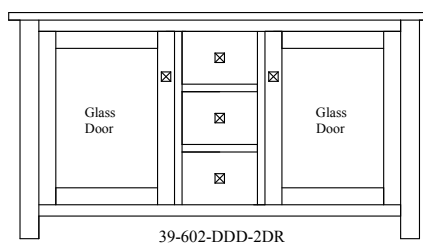

STANDARD HARDWARE