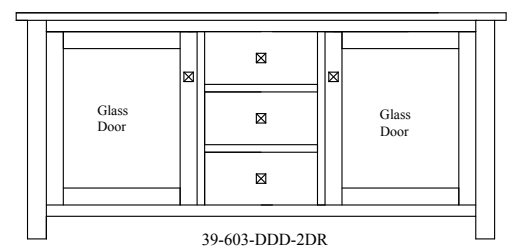

STANDARD HARDWARE