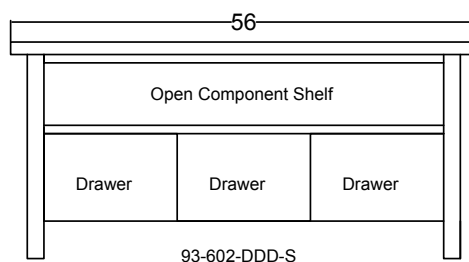

Available with Sawmill (SM) or
Barn Floor (BF) Top and Shelves

1 1/2" Tops
1" Shelves
Flat Black Metal Bases
No Custom Sizes Available

MEDIA CONSOLES

93-601-DD-S	46" Console	20" D x 46" W x 26" H
93-602-DDD-S	56" Console	20" D x 56" W x 26" H
93-603-DDD-S	65" Console	20" D x 65" W x 26" H