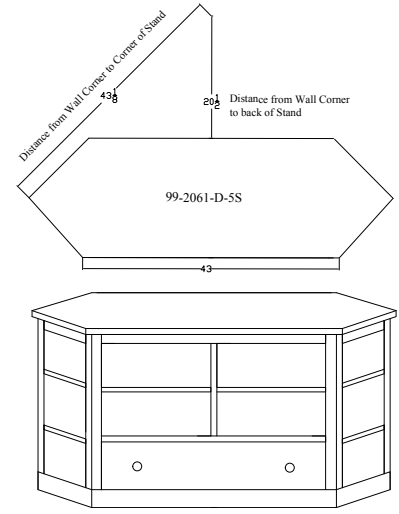

STANDARD HARDWARE

D-524
Knob