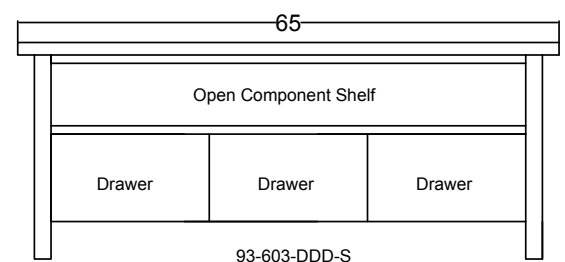

Available with Sawmill (SM) or
Barn Floor (BF) Top and Shelves

1 1/2" Tops
1" Shelves
Flat Black Metal Bases
No Custom Sizes Available

MEDIA CONSOLES

93-601-DD-S	46" Console	20" D x 46" W x 26" H
93-602-DDD-S	56" Console	20" D x 56" W x 26" H
93-603-DDD-S	65" Console	20" D x 65" W x 26" H