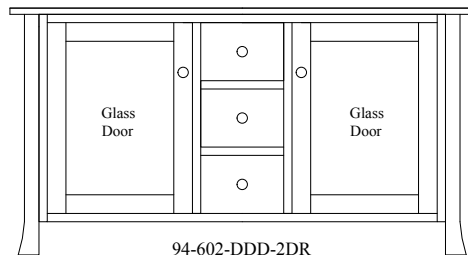

94-602-DDD-2DR