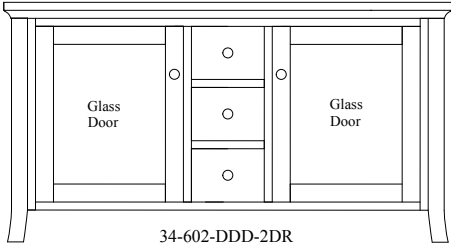

32-601-DD-DR

32-602-DD-2DR

32-603-DD-2DR

34-602-DDD-2DR

Pictured in Brown Maple, Rich Cherry

STANDARD HARDWARE

MEDIA CONSOLES

34-501-DDD-DR	46" Console	16" D x 46" W x 30" H
34-601-DDD-DR	46" Console	20" D x 46" W x 30" H
34-502-DDD-2DR	56" Console	16" D x 56" W x 30" H
34-602-DDD-2DR	56" Console	20" D x 56" W x 30" H
34-503-DDD-2DR	65" Console	16" D x 65" W x 30" H
34-603-DDD-2DR	65" Console	20" D x 65" W x 30" H