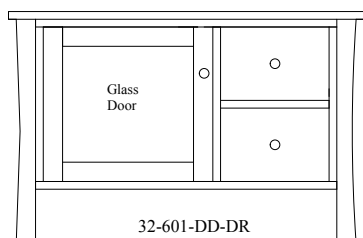

32-601-DD-DR

Pictured in Brown Maple, Coffee

STANDARD HARDWARE

MEDIA CONSOLES

32-501-DD-DR	46" Console	16"D x 46"W x 30" H
32-601-DD-DR	46" Console	20"D x 46"W x 30" H
32-502-DD-2DR	58" Console	16"D x 58"W x 30" H
32-602-DD-2DR	58" Console	20"D x 58"W x 30" H
32-503-DD-2DR	65" Console	16"D x 65"W x 30" H
32-603-DD-2DR	65" Console	20"D x 65"W x 30" H
32-900-DR	36" Croner Console	20"D x 36"W x 30" H
32-901-4D-DR	46" Croner Console	20"D x 46"W x 30" H
32-902-4D-DR	56" Croner Console	20"D x 56"W x 30" H