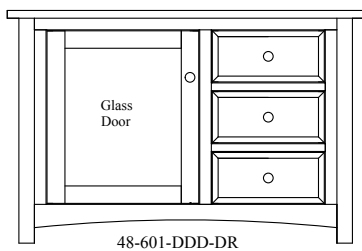

STANDARD HARDWARE

40518
Pull

Available in Black or Gold

48-602-DDD-2DR

Pictured in Cherry, Washington

STANDARD HARDWARE

MEDIA CONSOLES

48-501-DDD-DR	46" Console	16"D x 46"W x 30" H
48-601-DDD-DR	46" Console	20"D x 46"W x 30" H
48-502-DDD-2DR	56" Console	16"D x 56"W x 30" H
48-602-DDD-2DR	56" Console	20"D x 56"W x 30" H
48-503-DDD-2DR	65" Console	16"D x 65"W x 30" H
48-603-DDD-2DR	65" Console	20"D x 65"W x 30" H
48-900-DR-4S	36" Corner Console	20"D x 36"W x 30" H
48-901-DR-DS	46" Corner Console	20"D x 46"W x 30" H
48-902-DR-DS	56" Corner Console	20"D x 56"W x 30" H