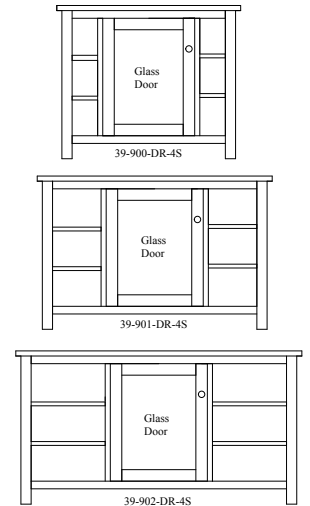

WESTFIELD CORNER

32-900-DR	36" Corner	20"D x 36"W x 30" H
32-901-4D-DR	46" Corner	20"D x 46"W x 30" H
32-902-4D-DR	56" Corner	20"D x 56"W x 30" H

CANTED MISSION CORNER

39-900-DR-4S	36" Corner	20"D x 36"W x 30" H
39-901-DR-4S	46" Corner	20"D x 46"W x 30" H
39-902-DR-4S	56" Corner	20"D x 56"W x 30" H

GARNET HILL CORNER

48-900-DR-4S	36" Corner	20"D x 36"W x 30" H
48-901-6D-DR	46" Corner	20"D x 46"W x 30" H
48-902-6D-DR	56" Corner	20"D x 56"W x 30" H

SONOMA CORNER

86-900-DR	36" Corner	20"D x 36"W x 30" H
86-901-6D-DR	46" Corner	20"D x 46"W x 30" H
86-902-6D-DR	56" Corner	20"D x 56"W x 30" H