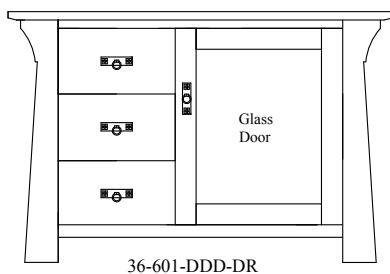

STANDARD HARDWARE