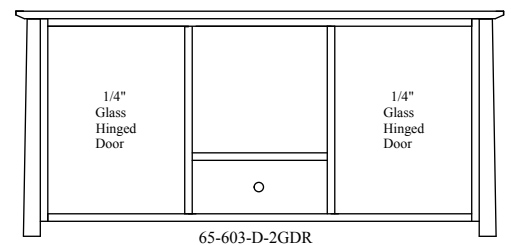

65-602-D-2GDR

Pictured in Rustic Cherry, Chocolate Spice

STANDARD HARDWARE

MEDIA CONSOLES

65-501-D-2GDR	46" Console	16" D x 46" W x 30" H
65-601-D-2GDR	46" Console	20" D x 46" W x 30" H
65-502-D-2GDR	56" Console	16" D x 56" W x 30" H
65-602-D-2GDR	56" Console	20" D x 56" W x 30" H
65-503-D-2GDR	65" Console	16" D x 65" W x 30" H
65-603-D-2GDR	65" Console	20" D x 65" W x 30" H