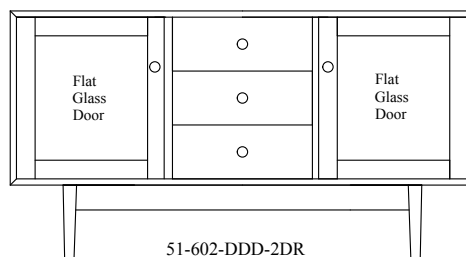

51-602-DDD-2DR

Pictured in Brown Maple, Elite Amber Wave

STANDARD HARDWARE

MEDIA CONSOLES

51-501-DDD-DR	46" Console	16"D x 46"W x 30" H
51-601-DDD-DR	46" Console	20"D x 46"W x 30" H
51-502-DDD-2DR	56" Console	16"D x 56"W x 30" H
51-602-DDD-2DR	56" Console	20"D x 56"W x 30" H
51-503-DDD-2DR	65" Console	16"D x 65"W x 30" H
51-603-DDD-2DR	65" Console	20"D x 65"W x 30" H