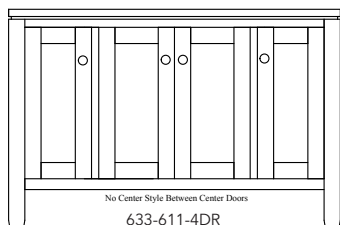

MEDIA CONSOLES

633-511-4DR	46" Console	16" D x 46" W x 30" H
633-611-4DR	46" Console	20" D x 46" W x 30" H
633-512-4DR	56" Console	16" D x 56" W x 30" H
633-612-4DR	56" Console	20" D x 56" W x 30" H
633-513-4DR	65" Console	16" D x 65" W x 30" H
633-613-4DR	65" Console	20" D x 65" W x 30" H