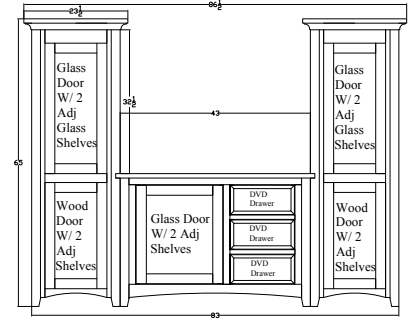

MEDIA CONSOLE CENTERS

48-701-DDD-DR	46" Center	20" x 46" x 30" H
48-702-DDD-2DR	56" Center	20" x 56" x 30" H
48-703-DDD-2DR	65" Center	20" x 65" x 30" H

Two adjustable shelves per door — 18" Interior door opening

BOOKCASES

48-710-2DR	65" Bookcase	16 3/4" x 23 1/2" x 65" H
48-711-2DR	76" Bookcase	16 3/4" x 23 1/2" x 76" H

Adjustable shelves, Can light, Touch switch — Standard

STANDARD HARDWARE

53005-G10
Knob