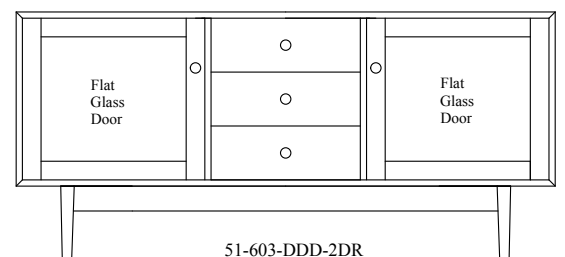

51-602-DDD-2DR

Pictured in Brown Maple, Elite Amber Wave

STANDARD HARDWARE

MEDIA CONSOLES

51-501-DDD-DR	46" Console	16"D x 46"W x 30" H
51-601-DDD-DR	46" Console	20"D x 46"W x 30" H
51-502-DDD-2DR	56" Console	16"D x 56"W x 30" H
51-602-DDD-2DR	56" Console	20"D x 56"W x 30" H
51-503-DDD-2DR	65" Console	16"D x 65"W x 30" H
51-603-DDD-2DR	65" Console	20"D x 65"W x 30" H