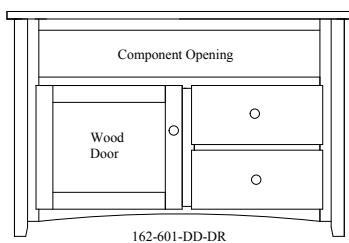

MEDIA CONSOLES

162-501-DD-DR	46" Console	16"D x 46"W x 30" H
162-601-DD-DR	46" Console	20"D x 46"W x 30" H
162-502-DD-2DR	56" Console	16"D x 56"W x 30" H
162-602-DD-2DR	56" Console	20"D x 56"W x 30" H
162-503-DD-2DR	65" Console	16"D x 65"W x 30" H
162-603-DD-2DR	65" Console	20"D x 65"W x 30" H