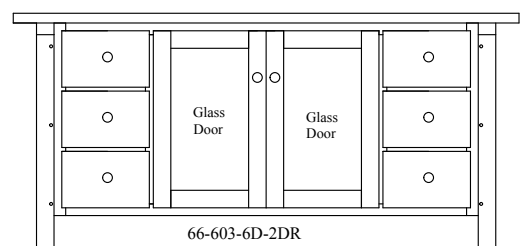

66-602-D-2GDR

Pictured in Oak, Saddle

STANDARD HARDWARE

K-107-DBAC Knob

MEDIA CONSOLES

66-501-DDD-DR	46" Console	16"D x 46"W x 30" H
66-601-DDD-DR	46" Console	20"D x 46"W x 30" H
66-502-6D-DR	56" Console	16"D x 56"W x 30" H
66-602-6D-DR	56" Console	20"D x 56"W x 30" H
66-503-6D-2DR	65" Console	16"D x 65"W x 30" H
66-603-6D-2DR	65" Console	20"D x 65"W x 30" H