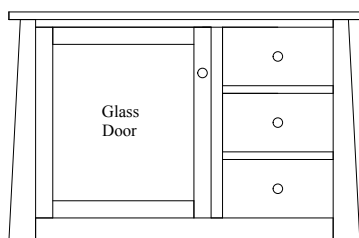

STANDARD HARDWARE

37-602-DDD-2DR

Pictured in Oak, Michael's Cherry

STANDARD HARDWARE

MEDIA CONSOLES

37-501-DDD-DR	46" Console	16"D x 46"W x 30" H
37-601-DDD-DR	46" Console	20"D x 46"W x 30" H
37-502-DDD-2DR	56" Console	16"D x 56"W x 30" H
37-602-DDD-2DR	56" Console	20"D x 56"W x 30" H
37-503-DDD-2DR	65" Console	16"D x 65"W x 30" H
37-603-DDD-2DR	65" Console	20"D x 65"W x 30" H