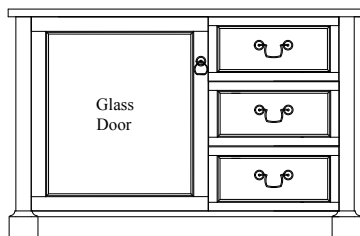

STANDARD HARDWARE

41-602-DDD-2DR
Pictured in Brown Maple, Nutmeg

STANDARD HARDWARE

MEDIA CONSOLES

41-501-DDD-DR	46" Console	16"D x 46"W x 30" H
41-601-DDD-DR	46" Console	20"D x 46"W x 30" H
41-502-DDD-DR	56" Console	16"D x 56"W x 30" H
41-602-DDD-DR	56" Console	20"D x 56"W x 30" H
41-503-DDD-2DR	65" Console	16"D x 65"W x 30" H
41-603-DDD-2DR	65" Console	20"D x 65"W x 30" H