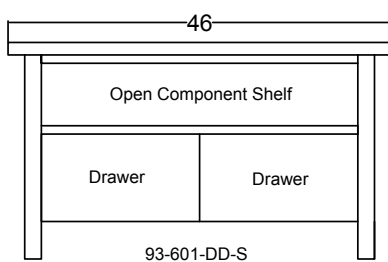

Available with Sawmill (SM) or
Barn Floor (BF) Top and Shelves

1 1/2" Tops
1" Shelves
Flat Black Metal Bases
No Custom Sizes Available

MEDIA CONSOLES

93-601-DD-S	46" Console	20" D x 46" W x 26" H
93-602-DDD-S	56" Console	20" D x 56" W x 26" H
93-603-DDD-S	65" Console	20" D x 65" W x 26" H