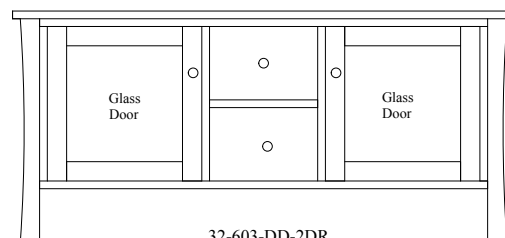

32-603-DD-2DR