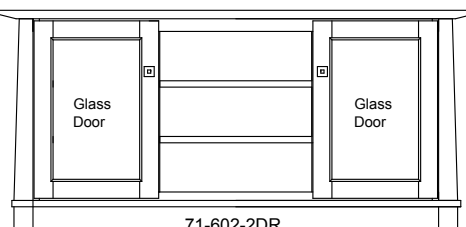

MEDIA CONSOLES

71-501-2DR	46" Console	16"D x 46"W x 26" H
71-601-2DR	46" Console	20"D x 46"W x 26" H
71-502-2DR	56" Console	16"D x 56"W x 26" H
71-602-2DR	56" Console	20"D x 56"W x 26" H
71-503-2DR	65" Console	16"D x 65"W x 26" H
71-603-2DR	65" Console	20"D x 65"W x 26" H