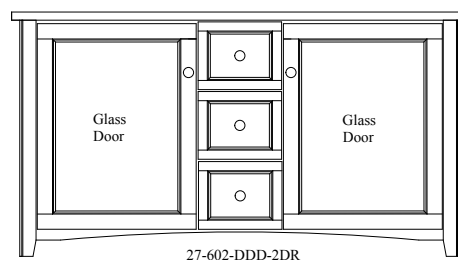

MEDIA CONSOLES

27-501-DDD-DR	46" Console	16"D x 46"W x 30" H
27-601-DDD-DR	46" Console	20"D x 46"W x 30" H
27-502-DDD-2DR	56" Console	16"D x 56"W x 30" H
27-602-DDD-2DR	56" Console	20"D x 56"W x 30" H
27-503-DDD-2DR	65" Console	16"D x 65"W x 30" H
27-603-DDD-2DR	65" Console	20"D x 65"W x 30" H