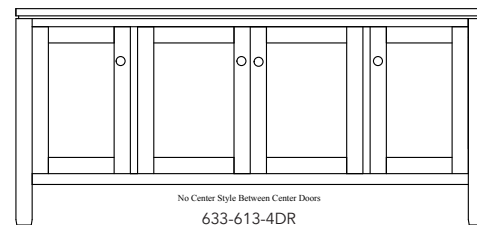

MEDIA CONSOLES

633-511-4DR	46" Console	16" D x 46" W x 30" H
633-611-4DR	46" Console	20" D x 46" W x 30" H
633-512-4DR	56" Console	16" D x 56" W x 30" H
633-612-4DR	56" Console	20" D x 56" W x 30" H
633-513-4DR	65" Console	16" D x 65" W x 30" H
633-613-4DR	65" Console	20" D x 65" W x 30" H