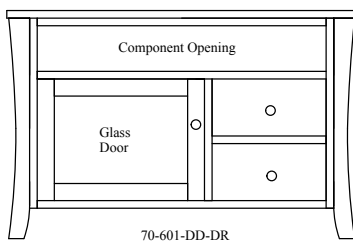

70-602-DD-2DR

Pictured in Brown Maple, Rich Tobacco

STANDARD HARDWARE

MEDIA CONSOLES

70-501-DD-DR	46" Console	16" D x 46" W x 30" H
70-601-DD-DR	46" Console	20" D x 46" W x 30" H
70-502-DD-2DR	56" Console	16" D x 56" W x 30" H
70-602-DD-2DR	56" Console	20" D x 56" W x 30" H
70-503-DD-2DR	65" Console	20" D x 65" W x 30" H
70-603-DD-2DR	65" Console	20" D x 65" W x 30" H