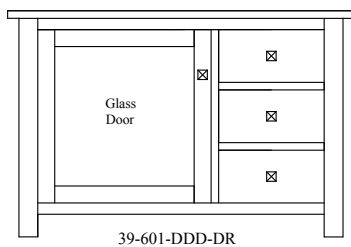

STANDARD HARDWARE