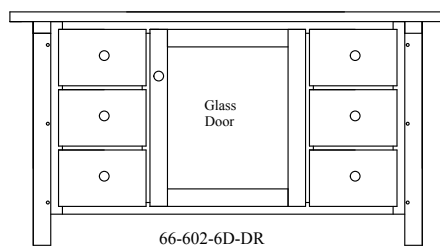

66-602-D-2GDR

Pictured in Oak, Saddle

STANDARD HARDWARE

K-107-DBAC Knob

MEDIA CONSOLES

66-501-DDD-DR	46" Console	16"D x 46"W x 30" H
66-601-DDD-DR	46" Console	20"D x 46"W x 30" H
66-502-6D-DR	56" Console	16"D x 56"W x 30" H
66-602-6D-DR	56" Console	20"D x 56"W x 30" H
66-503-6D-2DR	65" Console	16"D x 65"W x 30" H
66-603-6D-2DR	65" Console	20"D x 65"W x 30" H