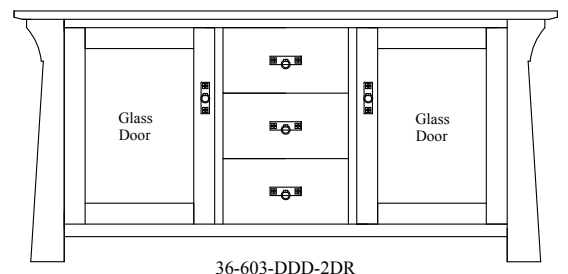

STANDARD HARDWARE