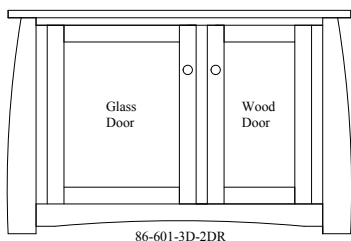

MEDIA CONSOLES

86-501-3D-2DR	46" Console	16"D x 46"W x 30" H
86-601-3D-2DR	46" Console	20"D x 46"W x 30" H
86-502-6D-3DR	56" Console	16"D x 56"W x 30" H
86-602-6D-3DR	56" Console	20"D x 56"W x 30" H
86-503-6D-3DR	65" Console	16"D x 65"W x 30" H
86-603-6D-3DR	65" Console	20"D x 65"W x 30" H
86-900-DR	36" Corner Console	20"D x 36"W x 30" H
86-901-6D-DR	46" Corner Console	20"D x 46"W x 30" H
86-902-6D-DR	56" Corner Console	20"D x 56"W x 30" H