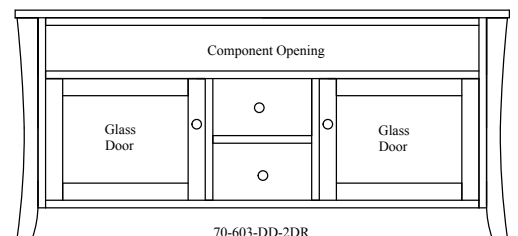

70-603-DD-2DR