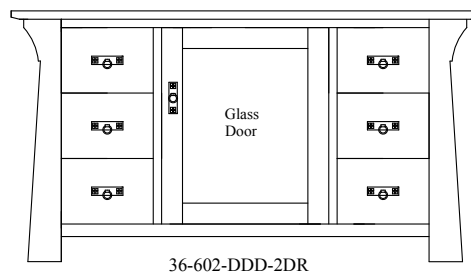

STANDARD HARDWARE