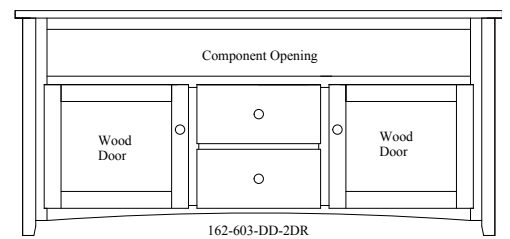

MEDIA CONSOLES

162-501-DD-DR	46" Console	16"D x 46"W x 30" H
162-601-DD-DR	46" Console	20"D x 46"W x 30" H
162-502-DD-2DR	56" Console	16"D x 56"W x 30" H
162-602-DD-2DR	56" Console	20"D x 56"W x 30" H
162-503-DD-2DR	65" Console	16"D x 65"W x 30" H
162-603-DD-2DR	65" Console	20"D x 65"W x 30" H