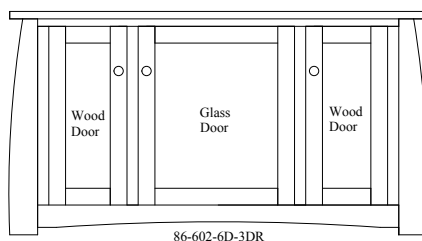

MEDIA CONSOLES

86-501-3D-2DR	46" Console	16"D x 46"W x 30" H
86-601-3D-2DR	46" Console	20"D x 46"W x 30" H
86-502-6D-3DR	56" Console	16"D x 56"W x 30" H
86-602-6D-3DR	56" Console	20"D x 56"W x 30" H
86-503-6D-3DR	65" Console	16"D x 65"W x 30" H
86-603-6D-3DR	65" Console	20"D x 65"W x 30" H
86-900-DR	36" Corner Console	20"D x 36"W x 30" H
86-901-6D-DR	46" Corner Console	20"D x 46"W x 30" H
86-902-6D-DR	56" Corner Console	20"D x 56"W x 30" H