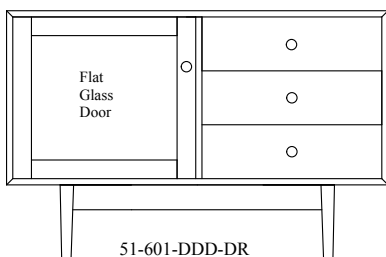

51-602-DDD-2DR

Pictured in Brown Maple, Elite Amber Wave

STANDARD HARDWARE

MEDIA CONSOLES

51-501-DDD-DR	46" Console	16"D x 46"W x 30" H
51-601-DDD-DR	46" Console	20"D x 46"W x 30" H
51-502-DDD-2DR	56" Console	16"D x 56"W x 30" H
51-602-DDD-2DR	56" Console	20"D x 56"W x 30" H
51-503-DDD-2DR	65" Console	16"D x 65"W x 30" H
51-603-DDD-2DR	65" Console	20"D x 65"W x 30" H