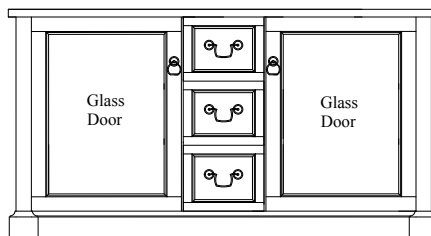

41-602-DDD-2DR