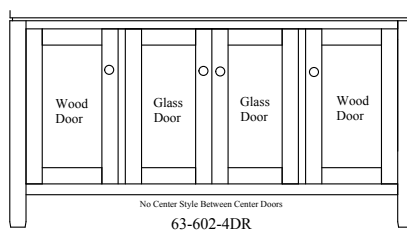

MEDIA CONSOLES

63-501-4DR	46" Console	16"D x 46"W x 30" H
63-601-4DR	46" Console	20"D x 46"W x 30" H
63-502-4DR	56" Console	16"D x 56"W x 30" H
63-602-4DR	56" Console	20"D x 56"W x 30" H
63-503-4DR	65" Console	16"D x 65"W x 30" H
63-603-4DR	65" Console	20"D x 65"W x 30" H