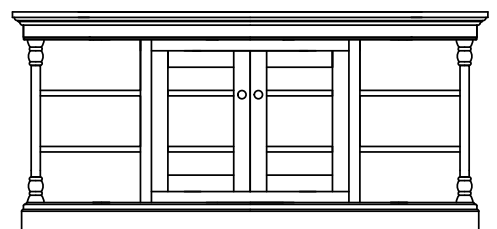

95-603-2DR