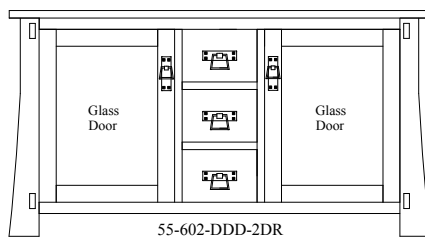

Pictured in Brown Maple, Asbury

STANDARD HARDWARE

MEDIA CONSOLES

55-501-DDD-DR	46" Console	16"D x 46"W x 30" H
55-601-DDD-DR	46" Console	20"D x 46"W x 30" H
55-502-DDD-2DR	56" Console	16"D x 56"W x 30" H
55-602-DDD-2DR	56" Console	20"D x 56"W x 30" H
55-503-DDD-2DR	65" Console	16"D x 65"W x 30" H
55-603-DDD-2DR	65" Console	20"D x 65"W x 30" H