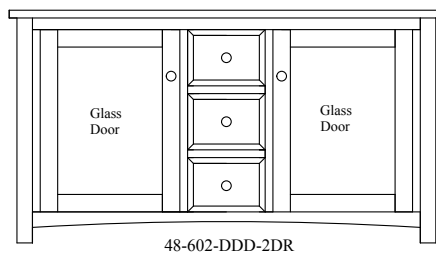

STANDARD HARDWARE

40518
Pull

Available in Black or Gold

48-602-DDD-2DR

Pictured in Cherry, Washington

STANDARD HARDWARE

MEDIA CONSOLES

48-501-DDD-DR	46" Console	16"D x 46"W x 30" H
48-601-DDD-DR	46" Console	20"D x 46"W x 30" H
48-502-DDD-2DR	56" Console	16"D x 56"W x 30" H
48-602-DDD-2DR	56" Console	20"D x 56"W x 30" H
48-503-DDD-2DR	65" Console	16"D x 65"W x 30" H
48-603-DDD-2DR	65" Console	20"D x 65"W x 30" H
48-900-DR-4S	36" Corner Console	20"D x 36"W x 30" H
48-901-DR-DS	46" Corner Console	20"D x 46"W x 30" H
48-902-DR-DS	56" Corner Console	20"D x 56"W x 30" H