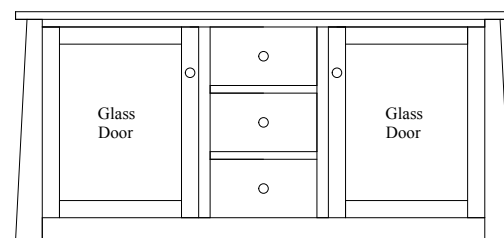

37-603-DDD-2DR