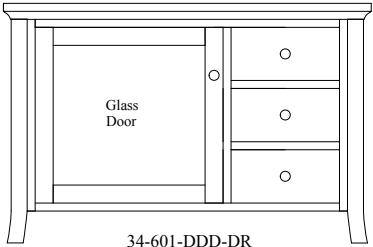

32-601-DD-DR

32-602-DD-2DR

32-603-DD-2DR

34-602-DDD-2DR

Pictured in Brown Maple, Rich Cherry

STANDARD HARDWARE

MEDIA CONSOLES

34-501-DDD-DR	46" Console	16" D x 46" W x 30" H
34-601-DDD-DR	46" Console	20" D x 46" W x 30" H
34-502-DDD-2DR	56" Console	16" D x 56" W x 30" H
34-602-DDD-2DR	56" Console	20" D x 56" W x 30" H
34-503-DDD-2DR	65" Console	16" D x 65" W x 30" H
34-603-DDD-2DR	65" Console	20" D x 65" W x 30" H