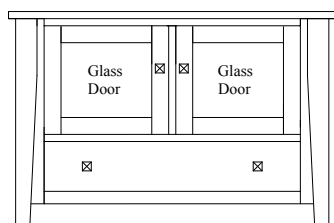

285-601-D-2DR

Pictured in Oak, Seely

STANDARD HARDWARE

MEDIA CONSOLES

285-501-D-2DR	46" Console	16" D x 46" W x 30" H
285-601-D-2DR	46" Console	20" D x 46" W x 30" H
285-502-DD-2DR	56" Console	16" D x 56" W x 30" H
285-602-DD-2DR	56" Console	20" D x 56" W x 30" H
285-503-DD-3DR	65" Console	16" D x 65" W x 30" H
285-603-DD-3DR	65" Console	20" D x 65" W x 30" H