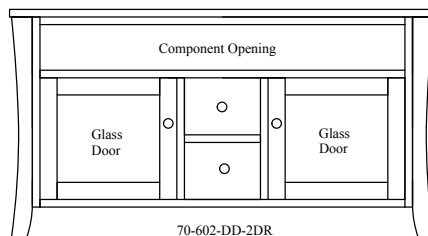

70-602-DD-2DR