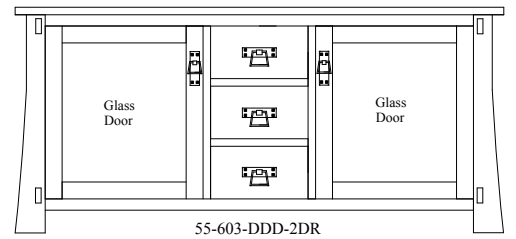

MEDIA CONSOLES

55-501-DDD-DR	46" Console	16"D x 46"W x 30" H
55-601-DDD-DR	46" Console	20"D x 46"W x 30" H
55-502-DDD-2DR	56" Console	16"D x 56"W x 30" H
55-602-DDD-2DR	56" Console	20"D x 56"W x 30" H
55-503-DDD-2DR	65" Console	16"D x 65"W x 30" H
55-603-DDD-2DR	65" Console	20"D x 65"W x 30" H