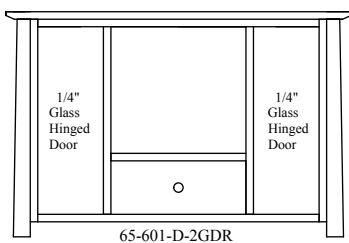

65-602-D-2GDR

Pictured in Rustic Cherry, Chocolate Spice

STANDARD HARDWARE

MEDIA CONSOLES

65-501-D-2GDR	46" Console	16" D x 46" W x 30" H
65-601-D-2GDR	46" Console	20" D x 46" W x 30" H
65-502-D-2GDR	56" Console	16" D x 56" W x 30" H
65-602-D-2GDR	56" Console	20" D x 56" W x 30" H
65-503-D-2GDR	65" Console	16" D x 65" W x 30" H
65-603-D-2GDR	65" Console	20" D x 65" W x 30" H