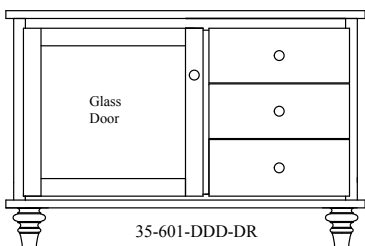

35-602-DDD-2DR

Pictured in Cherry, Tawny

STANDARD HARDWARE

MEDIA CONSOLES

35-501-DDD-DR	46" Console	16"D x 46"W x 30" H
35-601-DDD-DR	46" Console	20"D x 46"W x 30" H
35-502-DDD-2DR	56" Console	16"D x 56"W x 30" H
35-602-DDD-2DR	56" Console	20"D x 56"W x 30" H
35-503-DDD-2DR	65" Console	16"D x 65"W x 30" H
35-603-DDD-2DR	65" Console	20"D x 65"W x 30" H