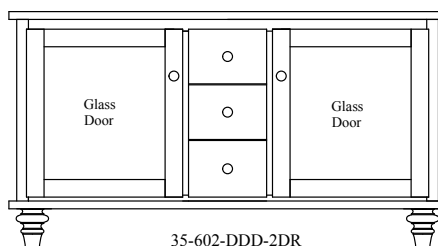

35-602-DDD-2DR

Pictured in Cherry, Tawny

STANDARD HARDWARE

MEDIA CONSOLES

35-501-DDD-DR	46" Console	16"D x 46"W x 30" H
35-601-DDD-DR	46" Console	20"D x 46"W x 30" H
35-502-DDD-2DR	56" Console	16"D x 56"W x 30" H
35-602-DDD-2DR	56" Console	20"D x 56"W x 30" H
35-503-DDD-2DR	65" Console	16"D x 65"W x 30" H
35-603-DDD-2DR	65" Console	20"D x 65"W x 30" H