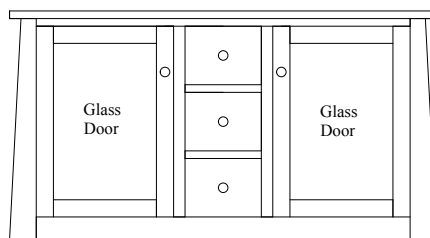

37-602-DDD-2DR