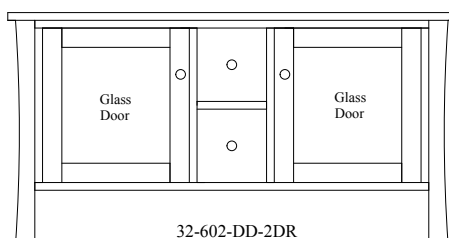

32-602-DD-2DR