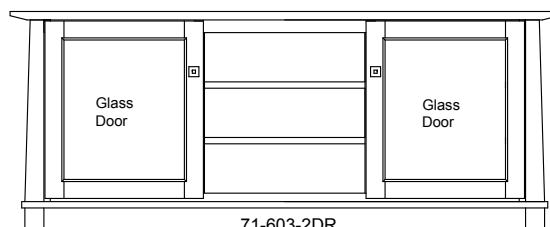

MEDIA CONSOLES

71-501-2DR	46" Console	16"D x 46"W x 26" H
71-601-2DR	46" Console	20"D x 46"W x 26" H
71-502-2DR	56" Console	16"D x 56"W x 26" H
71-602-2DR	56" Console	20"D x 56"W x 26" H
71-503-2DR	65" Console	16"D x 65"W x 26" H
71-603-2DR	65" Console	20"D x 65"W x 26" H