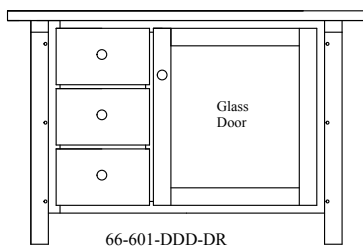

66-602-D-2GDR

Pictured in Oak, Saddle

STANDARD HARDWARE

K-107-DBAC Knob

MEDIA CONSOLES

66-501-DDD-DR	46" Console	16"D x 46"W x 30" H
66-601-DDD-DR	46" Console	20"D x 46"W x 30" H
66-502-6D-DR	56" Console	16"D x 56"W x 30" H
66-602-6D-DR	56" Console	20"D x 56"W x 30" H
66-503-6D-2DR	65" Console	16"D x 65"W x 30" H
66-603-6D-2DR	65" Console	20"D x 65"W x 30" H