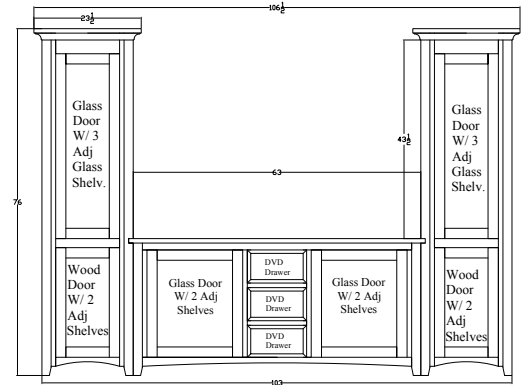

MEDIA CONSOLE CENTERS

48-701-DDD-DR	46" Center	20" x 46" x 30" H
48-702-DDD-2DR	56" Center	20" x 56" x 30" H
48-703-DDD-2DR	65" Center	20" x 65" x 30" H

Two adjustable shelves per door — 18" Interior door opening

BOOKCASES

48-710-2DR	65" Bookcase	16 3/4" x 23 1/2" x 65" H
48-711-2DR	76" Bookcase	16 3/4" x 23 1/2" x 76" H

Adjustable shelves, Can light, Touch switch — Standard

STANDARD HARDWARE

53005-G10
Knob