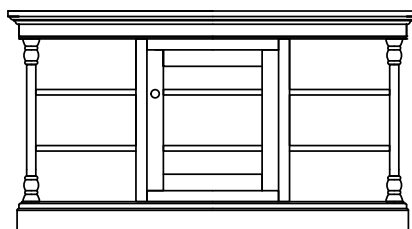

Pictured in
Brown Maple, Cocoa

MEDIA CONSOLES

95-501-DR	46" Console	16" D x 46" W x 30" H
95-601-DR	46" Console	20" D x 46" W x 30" H
95-502-DR	56" Console	16" D x 56" W x 30" H
95-602-DR	56" Console	20" D x 56" W x 30" H
95-503-DR	65" Console	16" D x 65" W x 30" H
95-603-DR	65" Console	20" D x 65" W x 30" H

95-602-DR