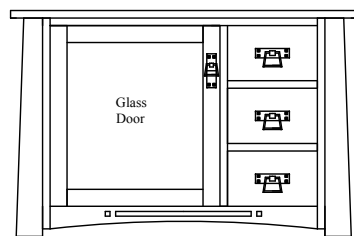

MEDIA CONSOLES

54-501-DDD-DR	46" Console	16"D x 46"W x 30" H
54-601-DDD-DR	46" Console	20"D x 46"W x 30" H
54-502-DDD-2DR	56" Console	16"D x 56"W x 30" H
54-602-DDD-2DR	56" Console	20"D x 56"W x 30" H
54-503-DDD-2DR	65" Console	16"D x 65"W x 30" H
54-603-DDD-2DR	65" Console	20"D x 65"W x 30" H