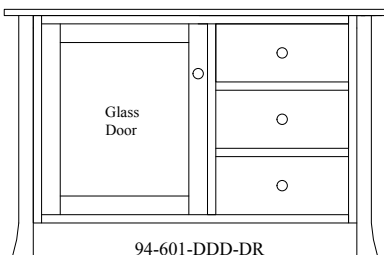

94-601-DDD-DR