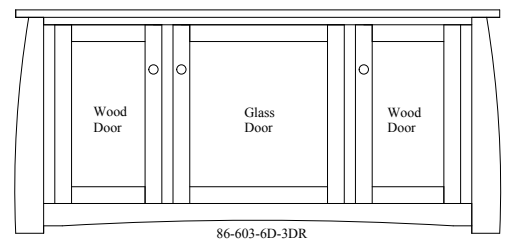

MEDIA CONSOLES

86-501-3D-2DR	46" Console	16"D x 46"W x 30" H
86-601-3D-2DR	46" Console	20"D x 46"W x 30" H
86-502-6D-3DR	56" Console	16"D x 56"W x 30" H
86-602-6D-3DR	56" Console	20"D x 56"W x 30" H
86-503-6D-3DR	65" Console	16"D x 65"W x 30" H
86-603-6D-3DR	65" Console	20"D x 65"W x 30" H
86-900-DR	36" Corner Console	20"D x 36"W x 30" H
86-901-6D-DR	46" Corner Console	20"D x 46"W x 30" H
86-902-6D-DR	56" Corner Console	20"D x 56"W x 30" H