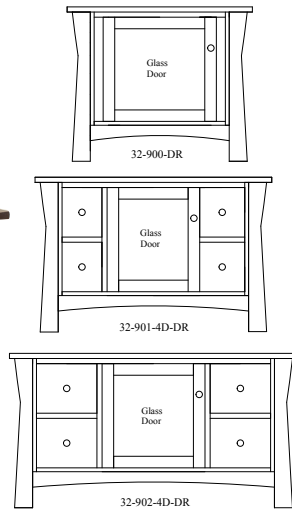

39-900-DR-4S