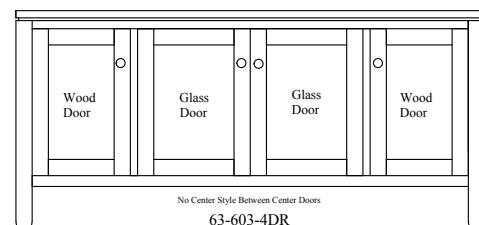

MEDIA CONSOLES

63-501-4DR	46" Console	16"D x 46"W x 30" H
63-601-4DR	46" Console	20"D x 46"W x 30" H
63-502-4DR	56" Console	16"D x 56"W x 30" H
63-602-4DR	56" Console	20"D x 56"W x 30" H
63-503-4DR	65" Console	16"D x 65"W x 30" H
63-603-4DR	65" Console	20"D x 65"W x 30" H