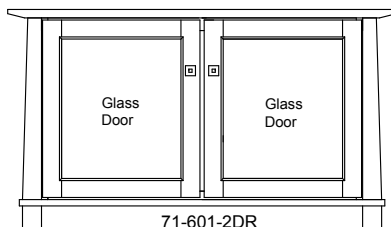

MEDIA CONSOLES

71-501-2DR	46" Console	16"D x 46"W x 26" H
71-601-2DR	46" Console	20"D x 46"W x 26" H
71-502-2DR	56" Console	16"D x 56"W x 26" H
71-602-2DR	56" Console	20"D x 56"W x 26" H
71-503-2DR	65" Console	16"D x 65"W x 26" H
71-603-2DR	65" Console	20"D x 65"W x 26" H