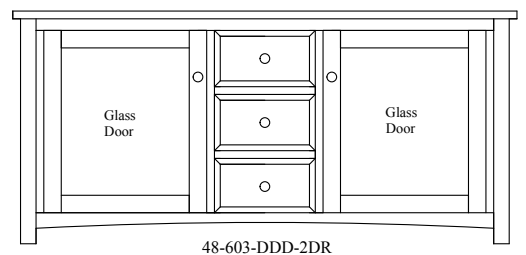

STANDARD HARDWARE

40518
Pull

Available in Black or Gold

48-602-DDD-2DR

Pictured in Cherry, Washington

STANDARD HARDWARE

MEDIA CONSOLES

48-501-DDD-DR	46" Console	16"D x 46"W x 30" H
48-601-DDD-DR	46" Console	20"D x 46"W x 30" H
48-502-DDD-2DR	56" Console	16"D x 56"W x 30" H
48-602-DDD-2DR	56" Console	20"D x 56"W x 30" H
48-503-DDD-2DR	65" Console	16"D x 65"W x 30" H
48-603-DDD-2DR	65" Console	20"D x 65"W x 30" H
48-900-DR-4S	36" Corner Console	20"D x 36"W x 30" H
48-901-DR-DS	46" Corner Console	20"D x 46"W x 30" H
48-902-DR-DS	56" Corner Console	20"D x 56"W x 30" H