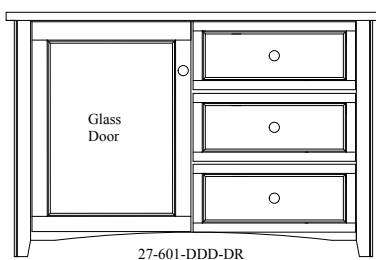

MEDIA CONSOLES

27-501-DDD-DR	46" Console	16"D x 46"W x 30" H
27-601-DDD-DR	46" Console	20"D x 46"W x 30" H
27-502-DDD-2DR	56" Console	16"D x 56"W x 30" H
27-602-DDD-2DR	56" Console	20"D x 56"W x 30" H
27-503-DDD-2DR	65" Console	16"D x 65"W x 30" H
27-603-DDD-2DR	65" Console	20"D x 65"W x 30" H