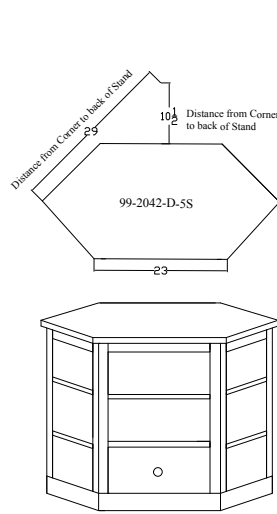

STANDARD HARDWARE

D-524
Knob