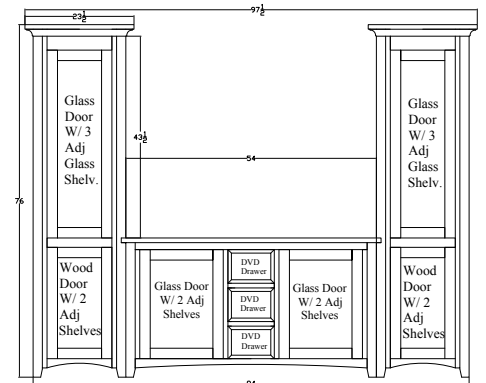

MEDIA CONSOLE CENTERS

48-701-DDD-DR	46" Center	20" x 46" x 30" H
48-702-DDD-2DR	56" Center	20" x 56" x 30" H
48-703-DDD-2DR	65" Center	20" x 65" x 30" H

Two adjustable shelves per door — 18" Interior door opening

BOOKCASES

48-710-2DR	65" Bookcase	16 3/4" x 23 1/2" x 65" H
48-711-2DR	76" Bookcase	16 3/4" x 23 1/2" x 76" H

Adjustable shelves, Can light, Touch switch — Standard

STANDARD HARDWARE

53005-G10
Knob