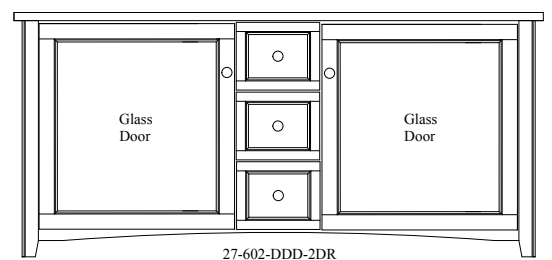

MEDIA CONSOLES

27-501-DDD-DR	46" Console	16"D x 46"W x 30" H
27-601-DDD-DR	46" Console	20"D x 46"W x 30" H
27-502-DDD-2DR	56" Console	16"D x 56"W x 30" H
27-602-DDD-2DR	56" Console	20"D x 56"W x 30" H
27-503-DDD-2DR	65" Console	16"D x 65"W x 30" H
27-603-DDD-2DR	65" Console	20"D x 65"W x 30" H